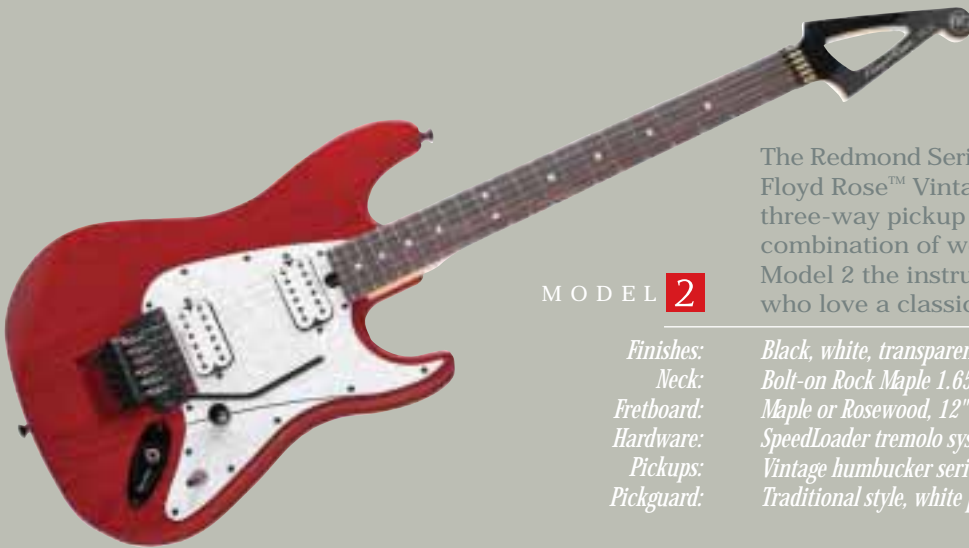

MODEL 1

The Redmond Series Model 1 features a tone-balanced system utilizing three Floyd Rose™ single-coil pickups. This arrangement delivers the best sound possible from each position without having to compromise your amplifier settings. The Model 1 comes with a five-way knife pickup selector switch for rapid tone selection.

- Finishes:* Black, white, transparent red and 3 color sunburst
- Neck:* Bolt-on Rock Maple 1.65" nut width
- Fretboard:* Maple or Rosewood, 12" radius, 22 jumbo frets
- Hardware:* SpeedLoader tremolo system chrome color, black strap lock system
- Pickups:* Vintage single coils
- Pickguard:* Traditional style, 3 ply in white/black/white

MODEL 3

The Redmond Series Model 3 comes with a Floyd Rose™ Vintage series humbucker in the bridge position and two Floyd Rose™ Vintage series single coil pickups in the forward position. Alone, the humbucker delivers a thicker tone for extra warmth, yet it also provides a classic "out of phase sound" when set in combination with the middle single-coil pickup. The other three positions of the five-way pickup selector switch deliver the bell-like tones you expect from traditional single coils. It's like having two guitars in one!

MODEL **K**

The Redmond Series Model K comes equipped with a Floyd Rose™ Vintage series humbucker at the bridge position and two Floyd Rose™ Vintage series single-coil pickups in the neck and middle positions. The Model K can easily move from warmth to brilliance with a flick of a switch. The mahogany used to create the Redmond Series Model K is the same African Limba (better known as Korina) found in the most celebrated vintage guitars of the 1950s.